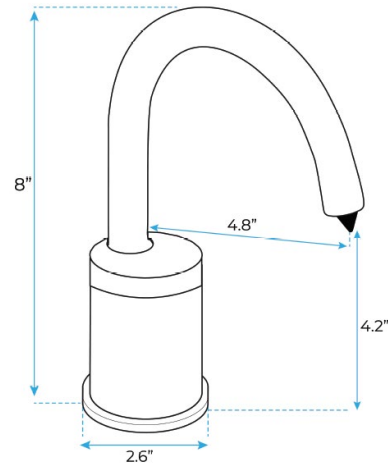

VERSAILLES AUTOMATIC DECK MOUNT WITH 2" RISER POLISH GOLD SOAP DISPENSER SPECS

SPECS :

- Product Type: Commercial
- Main Construction Material: Brass
- Mount Type: Deck
- Batteries Required: 4 (D) Batteries (not supplied)
- Power: 4 (D) Batteries / AC Adapter Optional
- Number of Tap Holes: 1
- Sensor type: Active Infrared, Self-Adjusting
- Sensing Range: Adjustable with optional remote control
- Sensing Range: 0 - 8cm
- Working Soap: Standard liquid Soap.
- Soap Bottle Capacity: 800ML (Just Under a quart)
- Soap Amount Per Use: 0.5ML to 1.5ML, adjustable